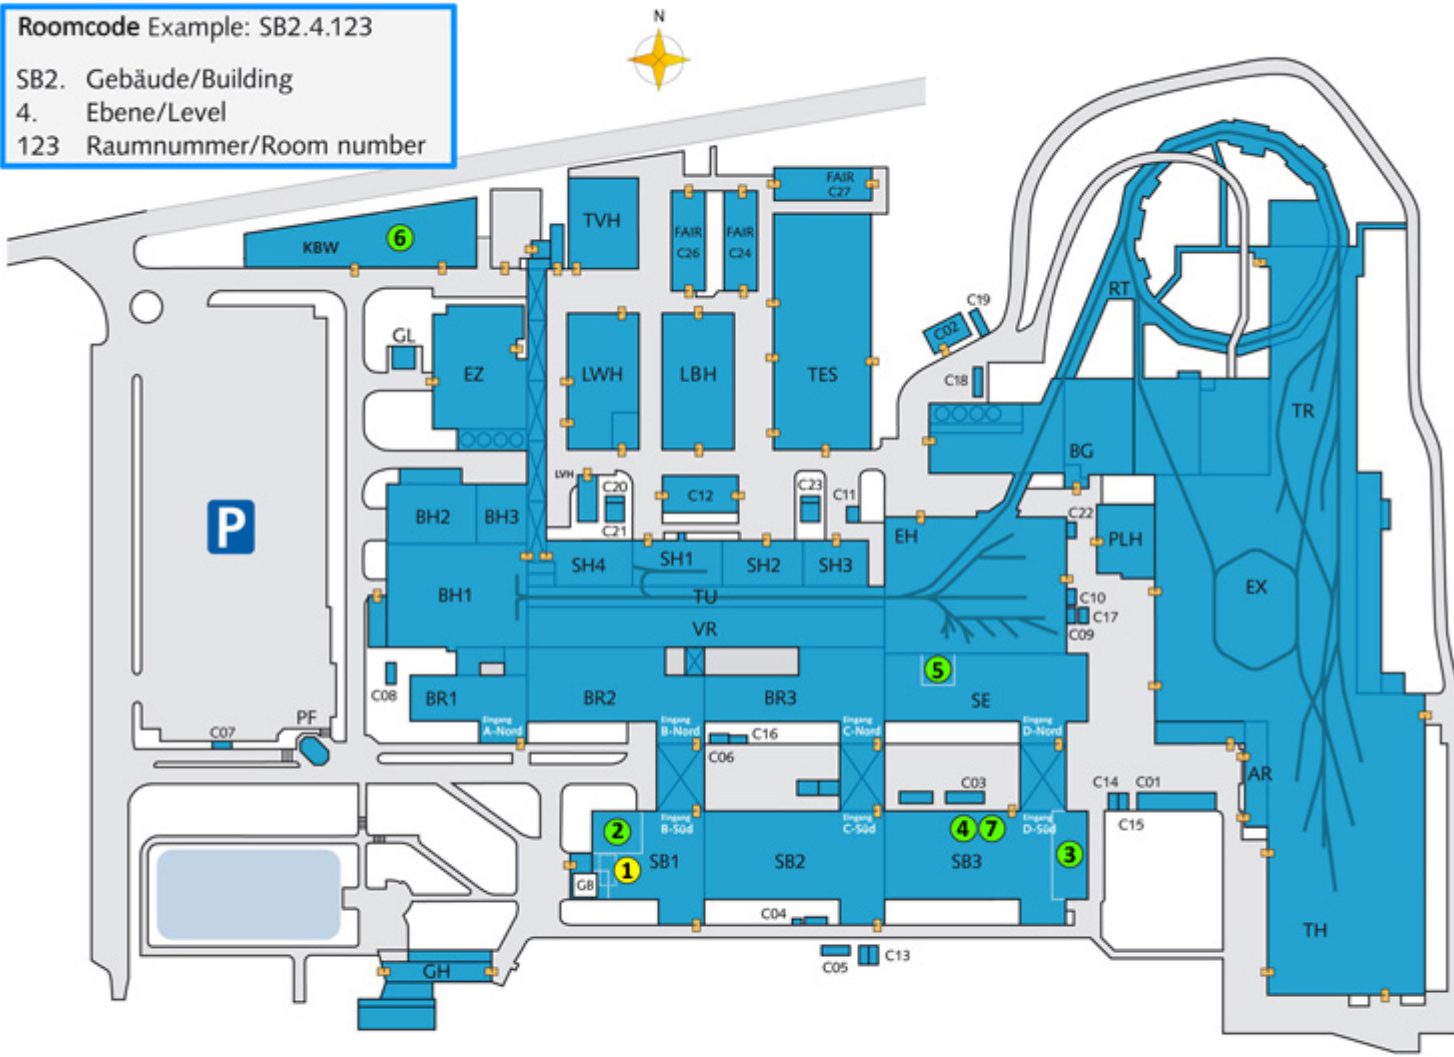

Roomcode Example: SB2.4.123
SB2. Gebäude/Building
4. Ebene/Level
123 Raumnummer/Room number

1 Registration Desk	4 KPI/III Seminar Room (SB3.4.161) KP3	Brücke
2 Auditorium + Side Room (SB1.1.201) AUD/ASR	5 Accelerator Meeting Room (SE.1.124c) ACC	Eingang/Entrance
3 Theory Seminar Room (SB3.3.170a) TSR	6 KBW (KBW.5.029, Lecture Hall Sideroom) KBW, KBW-SR	
7 IT Schulungsraum (SB3.1.239a) ITR	Gästebüro/Guest Office