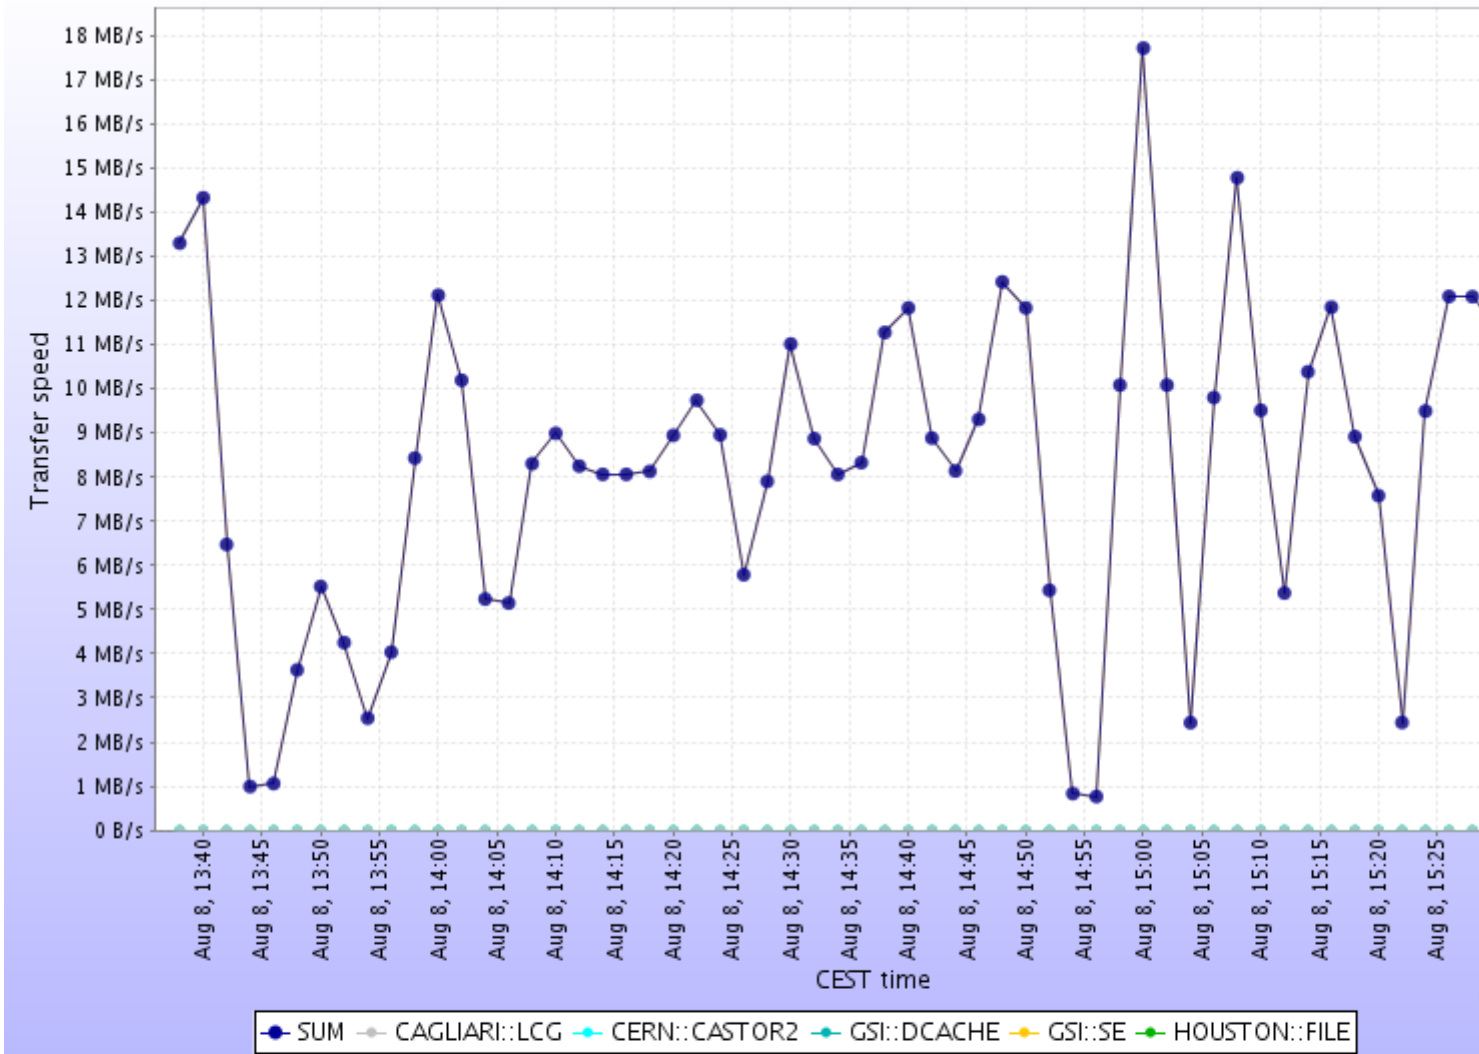

SEs average transfer rates

Statistics

SEs average transfer rates					
Farm	Last value	Min	Avg	Max	Total
SUM	0 B/s	0 B/s	8.039 MB/s	40.33 MB/s	54.64 GB
CAGLIARI::LCG	0 B/s	0 B/s	0 B/s	0 B/s	0 B
CERN::CASTOR2	0 B/s	0 B/s	0 B/s	0 B/s	0 B
GSI::DCACHE	0 B/s	0 B/s	0 B/s	0 B/s	0 B
GSI::SE	0 B/s	0 B/s	8.039 MB/s	40.33 MB/s	54.64 GB