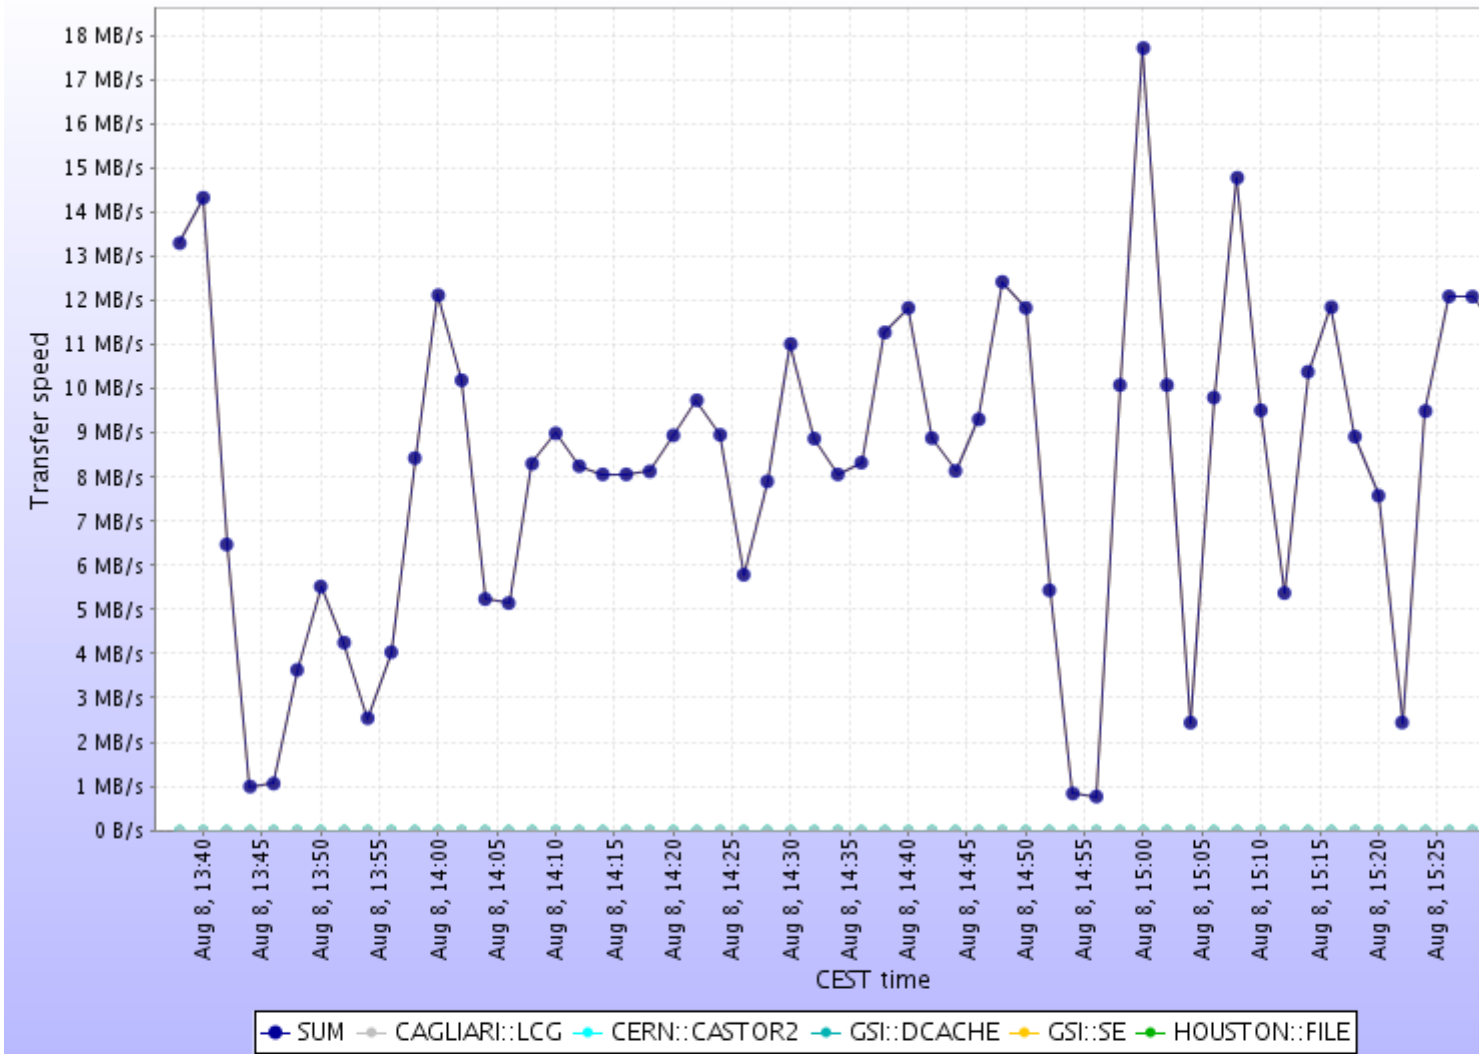


Subject: Re: data transfer CERN GSI

Posted by [Kilian Schwarz](#) on Thu, 09 Aug 2007 07:16:04 GMT

[View Forum Message](#) <> [Reply to Message](#)

the first set of file transfers have been completed.

The list of all files copied so far is attached to this posting.

Also a plot of the recent transfer speed.

Cheers,

Kilian

File Attachments

1) [filelistcerntogsi.txt](#), downloaded 557 times

2) [gsi_transfers.png](#), downloaded 1119 times

SEs average transfer rates

Statistics

SEs average transfer rates					
Farm	Last value	Min	Avg	Max	Total
SUM	0 B/s	0 B/s	8.039 MB/s	40.33 MB/s	54.64 GB
CAGLIARI::LCG	0 B/s	0 B/s	0 B/s	0 B/s	0 B
CERN::CASTOR2	0 B/s	0 B/s	0 B/s	0 B/s	0 B
GSI::DCACHE	0 B/s	0 B/s	0 B/s	0 B/s	0 B
GSI::SE	0 B/s	0 B/s	8.039 MB/s	40.33 MB/s	54.64 GB