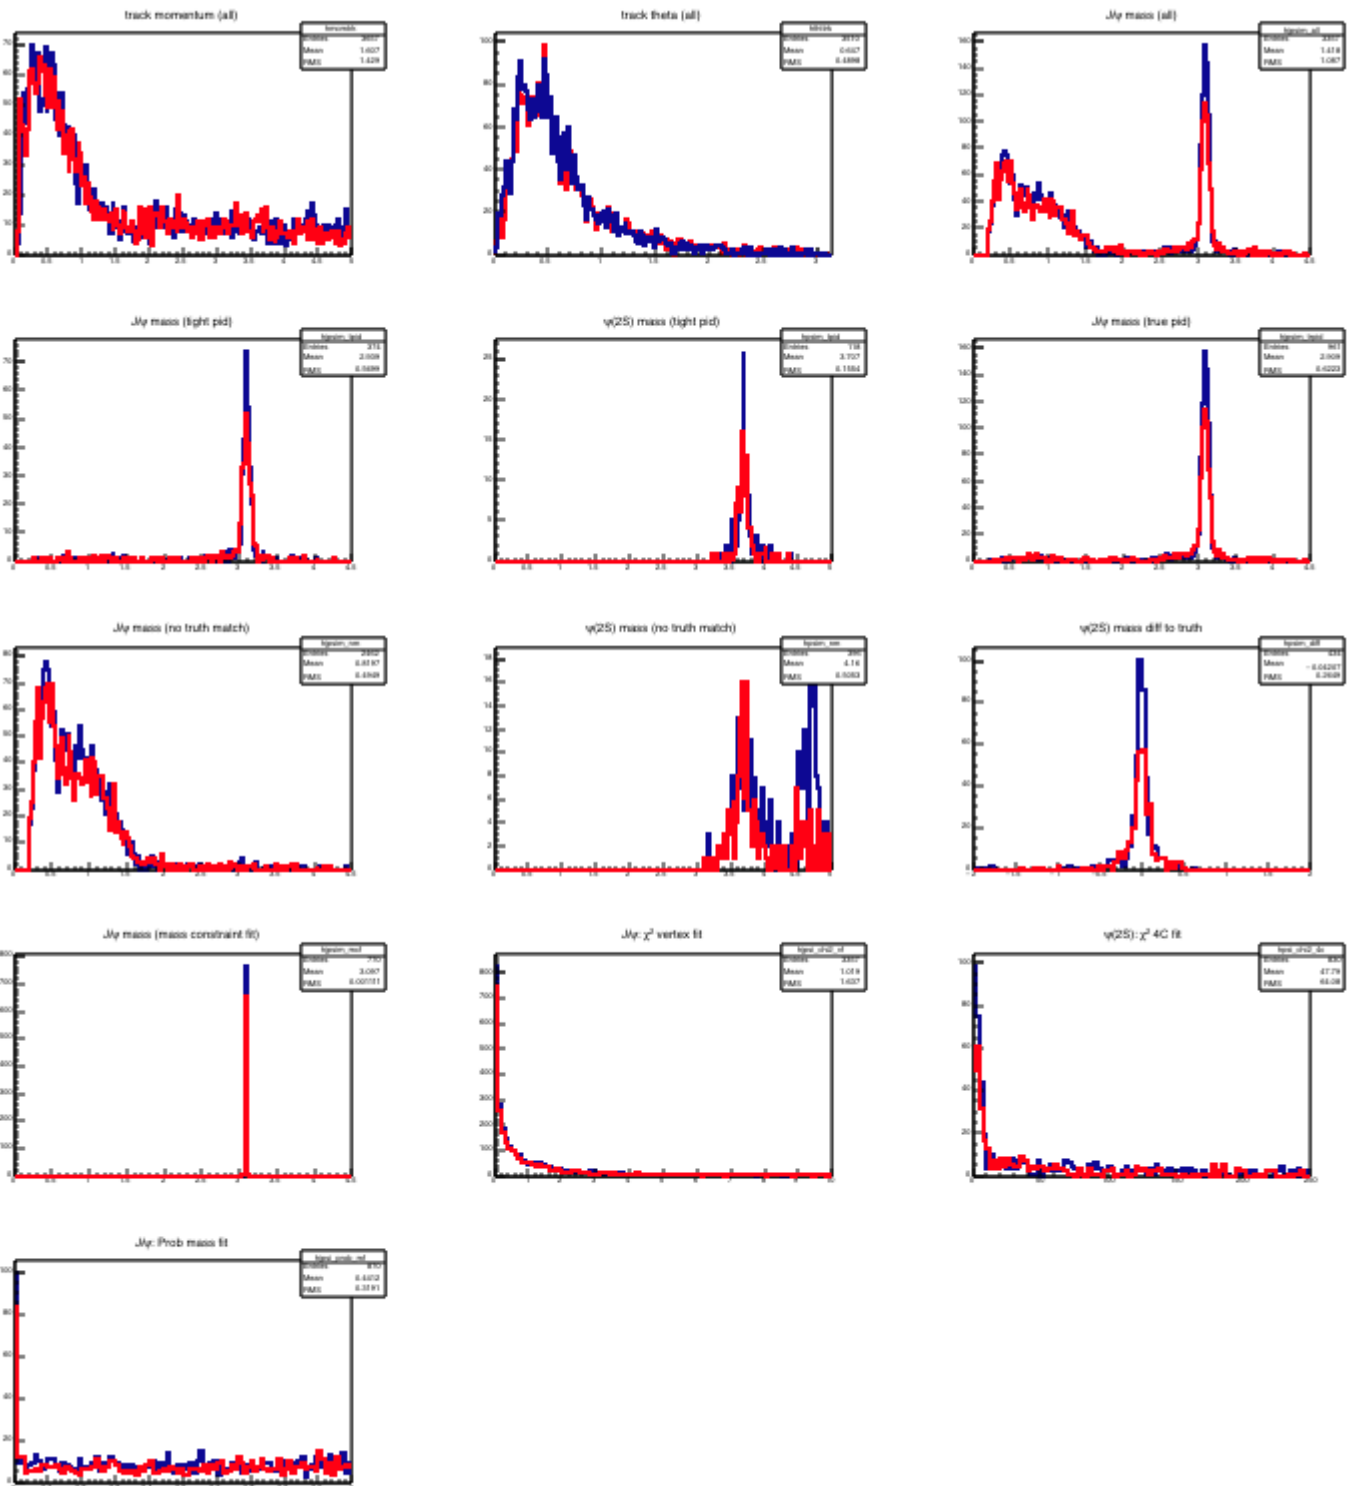

Some plots comparing full setup (blue) and day1 (red) setup.

File Attachments

1) [comp_complete.gif](#), downloaded 1211 times

2) [comp_pid.gif](#), downloaded 1013 times