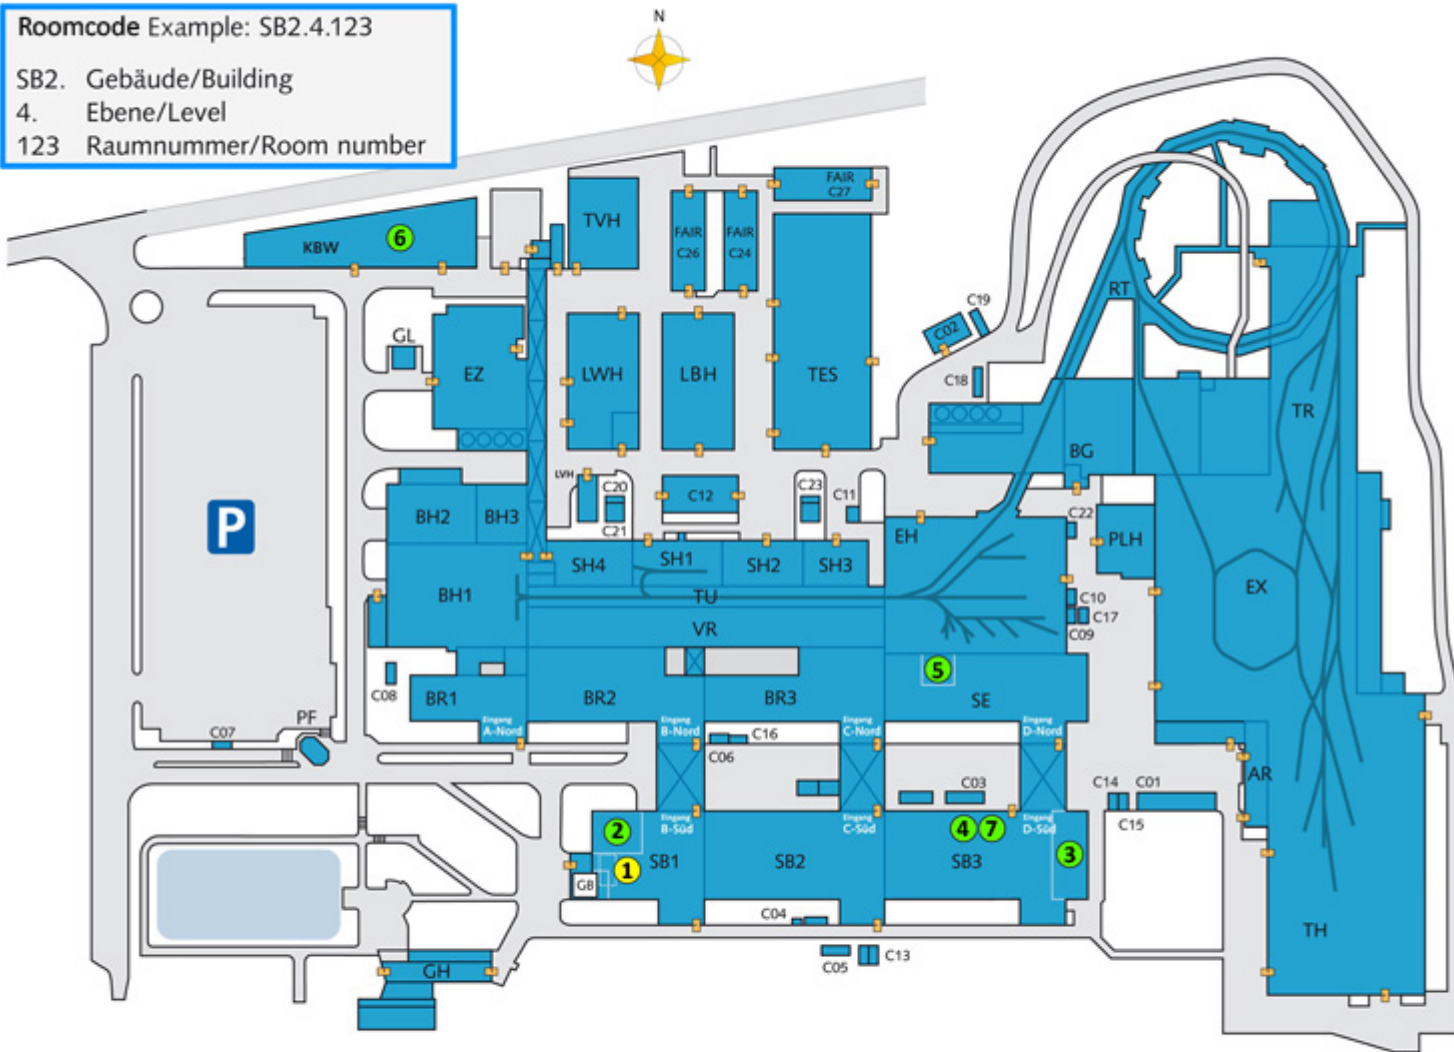

File Attachments

1) [GSI_Lageplan_2011.jpg](#), downloaded 689 times

Roomcode Example: SB2.4.123

SB2. Gebäude/Building

4. Ebene/Level

123 Raumnummer/Room number

- | | | |
|--|--|------------------|
| 1 Registration Desk | 4 KPI/III Seminar Room (SB3.4.161) KP3 | Brücke |
| 2 Auditorium + Side Room (SB1.1.201) AUD/ASR | 5 Accelerator Meeting Room (SE.1.124c) ACC | Eingang/Entrance |
| 3 Theory Seminar Room (SB3.3.170a) TSR | 6 KBW (KBW.5.029, Lecture Hall Sideroom) KBW, KBW-SR | |
| 7 IT Schulungsraum (SB3.1.239a) ITR | GB Gästebüro/Guest Office | |