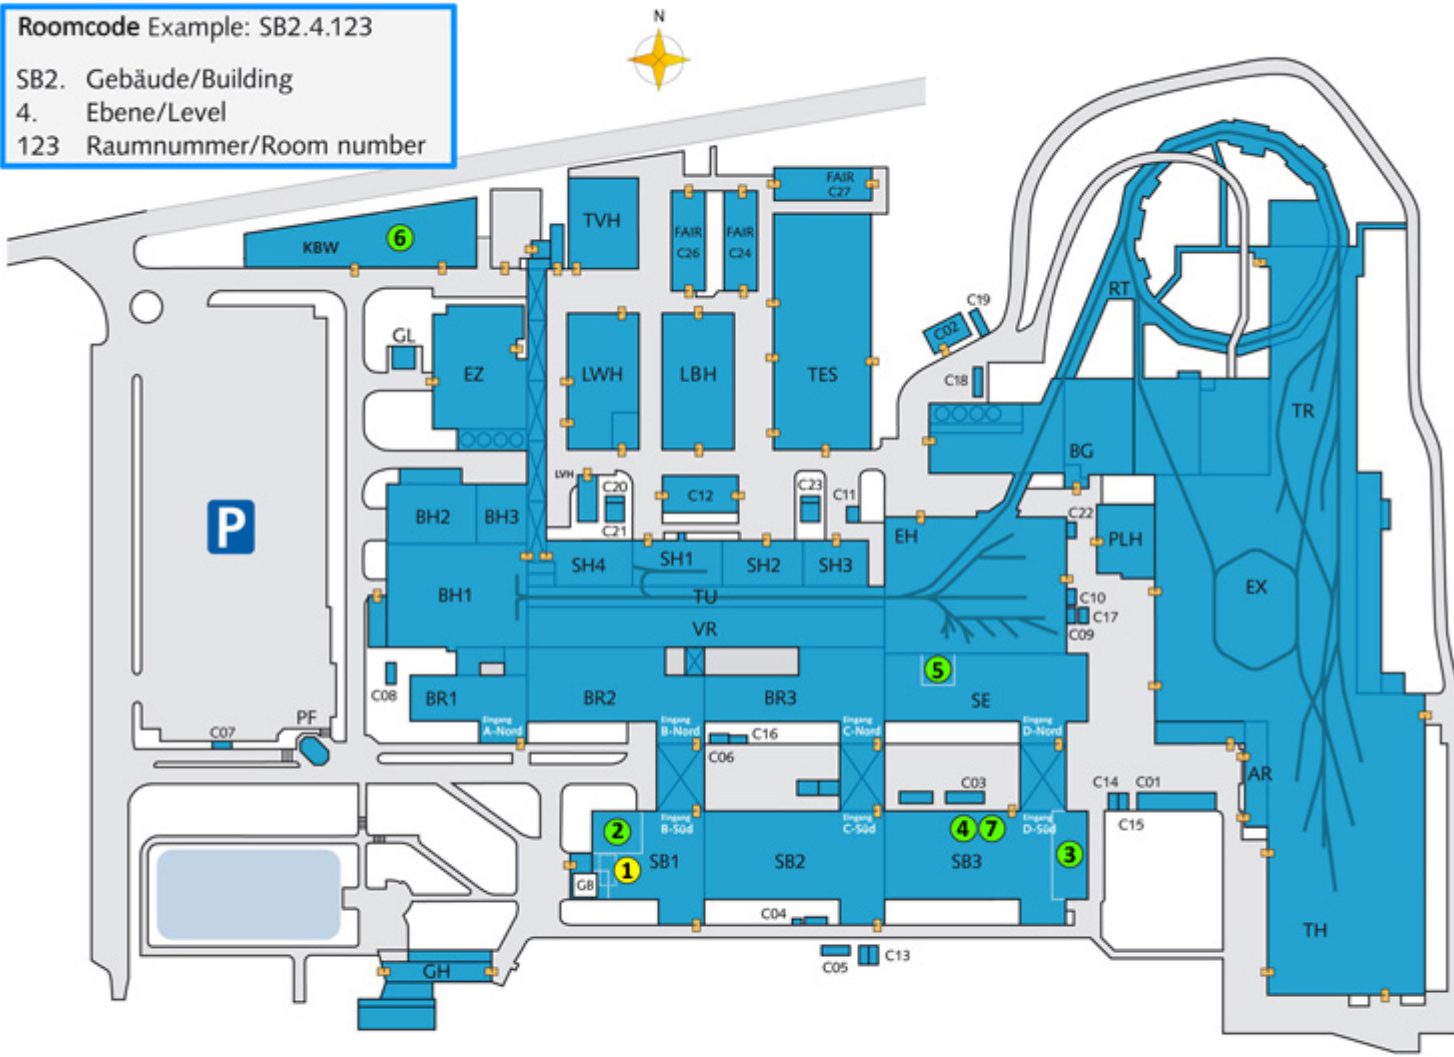

Roomcode Example: SB2.4.123
SB2. Gebäude/Building
4. Ebene/Level
123 Raumnummer/Room number

1 Registration Desk	4 KPI/III Seminar Room (SB3.4.161) KP3	Brücke
2 Auditorium + Side Room (SB1.1.201) AUD/ASR	5 Accelerator Meeting Room (SE.1.124c) ACC	Eingang/Entrance
3 Theory Seminar Room (SB3.3.170a) TSR	6 KBW (KBW.5.029, Lecture Hall Sideroom) KBW, KBW-SR	
7 IT Schulungsraum (SB3.1.239a) ITR	GB Gästebüro/Guest Office