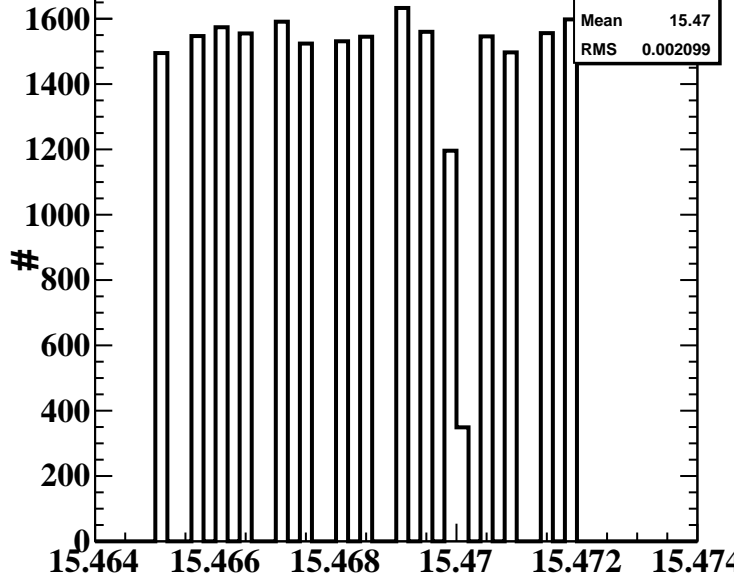

Lumi-Event-Theta at 15GeV**hisTan**

Entries	23297
Mean	6.004
RMS	1.411

**Theta / mrad****Lumi-Event-z-Momentum at 15GeV****hisPz**

Entries	23297
Mean	15.47
RMS	0.002099

**Pz / (GeV/c)**