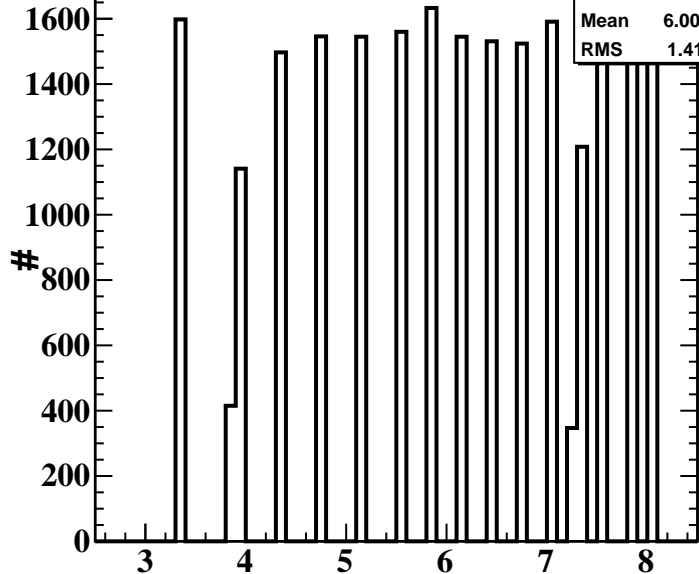

Lumi-Event-Theta at 15GeV**hisTan**

Entries	23297
Mean	6.004
RMS	1.411

**Theta / mrad****Lumi-Event-z-Momentum at 15GeV****hisPz**

Entries	23297
Mean	15.47
RMS	0.002099

**Pz / (GeV/c)**