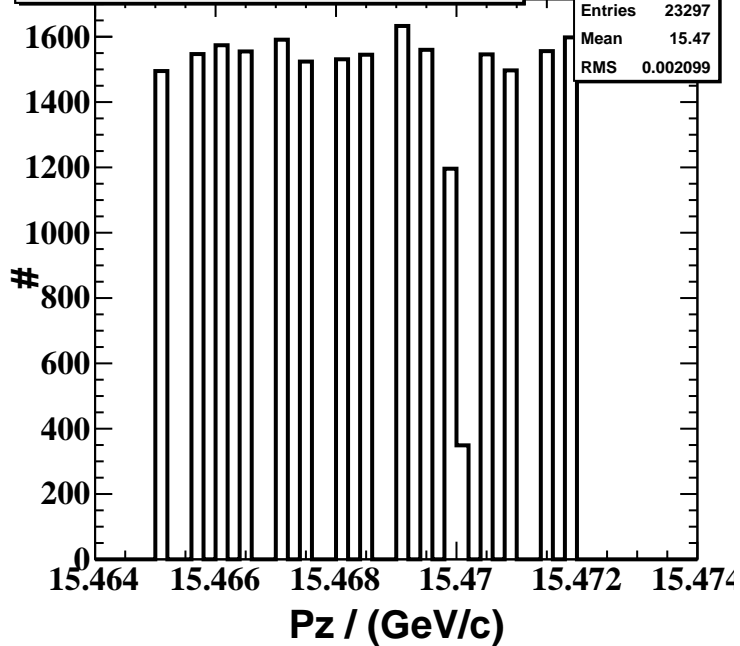

Lumi-Event-Theta at 15GeV

hisTan

Entries	23297
Mean	6.004
RMS	1.411

Lumi-Event-z-Momentum at 15GeV

hisPz

Entries	23297
Mean	15.47
RMS	0.002099