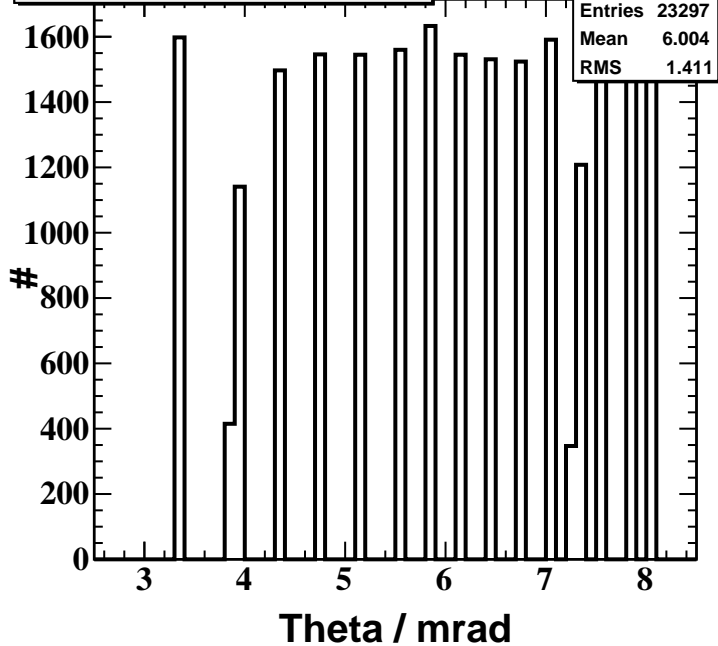

Lumi-Event-Theta at 15GeV

hisTan

Entries	23297
Mean	6.004
RMS	1.411

Lumi-Event-z-Momentum at 15GeV

hisPz

Entries	23297
Mean	15.47
RMS	0.002099